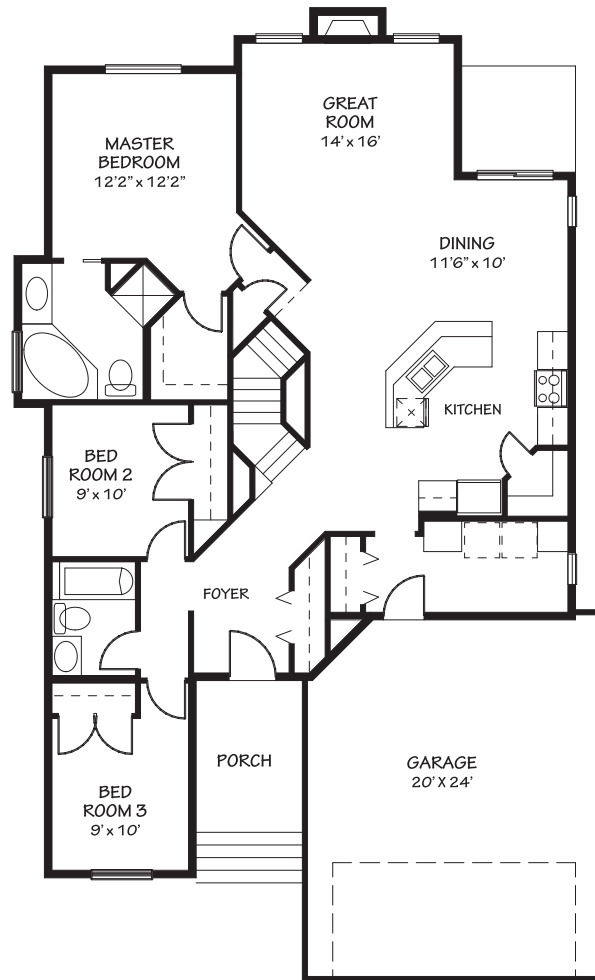

THE EMPRESS

1479 SQ. FT.
BUNGALOW HOME
3 BR | 2 BATHS | 2 CAR GARAGE

MAIN FLOOR
1479 SQ. FT.

#119, 355 - CENTER ST. N. | LANGDON, ALBERTA | T0J 1X2 | (403) 988-5411 | sales@canacohomes.com

Showhome plan shown and specifications described are ones current at time of showhome construction. This plan is published by Canaco Homes. Prices, floorplans, specifications and dimensions shown are approximate and are subject to change without notice or obligation. All rights reserved including the right of reproduction in whole or in part. Plan and exterior elevation may not be exactly as shown and are subject to architectural approval. Architectural requirements and plan restrictions may not allow building of this model within certain communities.